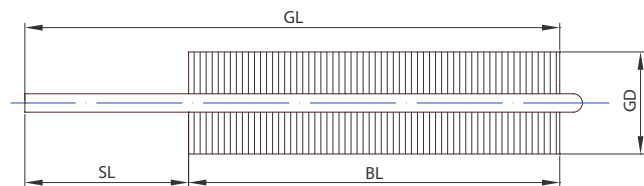

Tel.:+49(0)98 43 98 94-0
Fax:+49(0)98 43 98 94-20
www.niebling.com vertrieb@niebling.com

Thread M6

Other

Wire stems and extension with eye

Other (GL)

mm

Extensions with internal and external thread

Other (GL)

mm

Pieces

Eye diameter \varnothing (OE)

mm

Length of stem (SL)

mm

Bristles	Total length (GL)	Wire	Application area
PA	mm	Steel	Food
PBT	Fill length (BL)	Stainless steel	Dry
PBT detektabel	mm	Other	Wet
Bronze	Total diameter \varnothing (GD)	Number of wires	Temperature range max. °C
Brass	mm		
Stainless steel	\varnothing Diameter brush body (D)	2	Chemical resistance to <input type="text"/>
Steel	mm	4	
Fibre (nature)		Different number	Other <input type="text"/>
Other	Description/Comments:		
Color synthetic bristles			
Black			
Transparent			
Other			