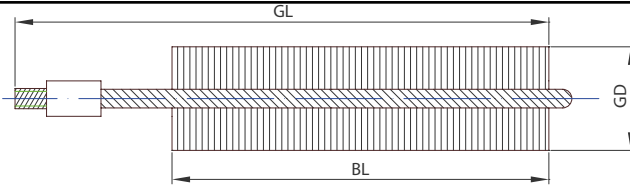

Tel.:+49(0)98 43 98 94-0
Fax:+49(0)98 43 98 94-20
www.niebling.com vertrieb@niebling.com

Thread M6

Other

Wire stems and extension with eye

Other (GL)

mm

Extensions with internal and external thread

Other (GL)

mm

Pieces

Eye diameter \varnothing (OE)

mm

Length of stem (SL)

mm

Bristles	Total length (GL)	Wire	Application area
PA	mm	Steel	Food
PBT	Fill length (BL)	Stainless steel	Dry
PBT detektabel	mm	Other	Wet
Bronze	Total diameter \varnothing (GD)	Number of wires	Temperature range max. °C
Brass	mm		
Stainless steel	\varnothing Diameter brush body (D)	2	Chemical resistance to <input type="text"/>
Steel	mm	4	
Fibre (nature)		Different number	Other <input type="text"/>
Other	Description/Comments:		
Color synthetic bristles			
Black			
Transparent			
Other			