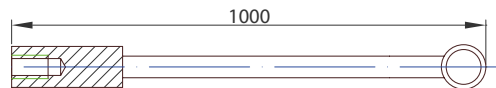

Wire stems and extension with eye

Other (GL)

mm

Extensions with internal and external thread

Other (GL)

mm