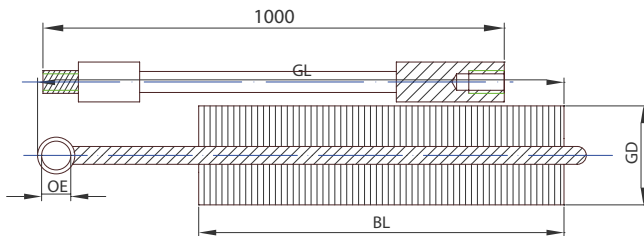

Tel.:+49(0)98 43 98 94-0
Fax:+49(0)98 43 98 94-20
www.niebling.com vertrieb@niebling.com

Thread M6

Other

Wire stems and extension with eye

Other (GL)

mm

Extensions with internal and external thread

Other (GL)

mm

Pieces

Eye diameter \varnothing (OE)

mm

Length of stem (SL)

mm

Bristles	Total length (GL)	Wire	Application area
PA	mm	Steel	Food
PBT	Fill length (BL)	Stainless steel	Dry
PBT detektabel	mm	Other	Wet
Bronze	Total diameter \varnothing (GD)	Number of wires	Temperature range max. °C
Brass	mm		
Stainless steel	\varnothing Diameter brush body (D)	2	Chemical resistance to <input type="text"/>
Steel	mm	4	
Fibre (nature)		Different number	Other <input type="text"/>
Other	Description/Comments:		
Color synthetic bristles			
Black			
Transparent			
Other			